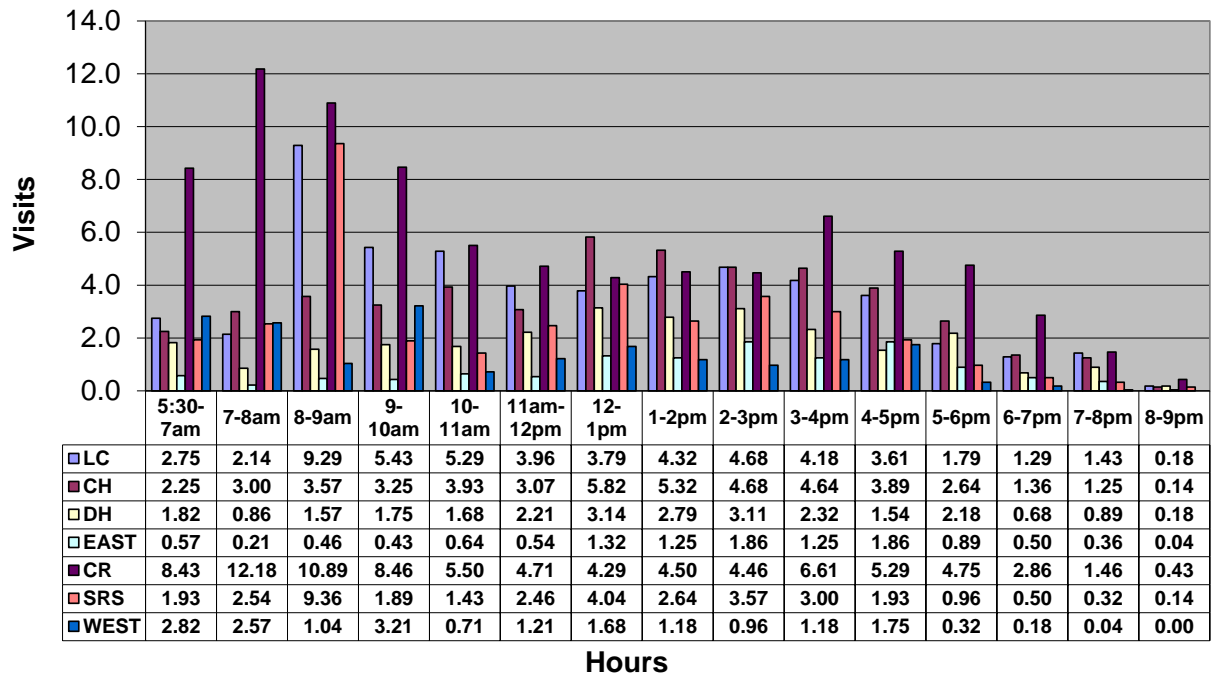

## Feb 2023 - Pool Use by Hour - Major Centers

	LC	CH	DH	EC	CR	SRS	WEST
<b>Total Visits</b>	1515	1367	748	341	2375	1028	528
<b>Avg Daily</b>	54	49	27	12	85	37	19
<b>Avg Hourly</b>	3.49	3.15	1.72	0.79	5.47	2.37	1.22

**Feb 2023 - Satellite Centers - Pool Use by Hour**

**Visits By Hour**

	<b>ABN</b>	<b>ABS</b>	<b>CP1</b>	<b>CP2</b>	<b>CV</b>	<b>MV</b>
Visits	588	560	735	713	680	310
Per Day	21.00	20.00	26.25	25.46	24.29	11.07
Per Hour	1.31	1.25	1.64	1.59	1.51	0.69