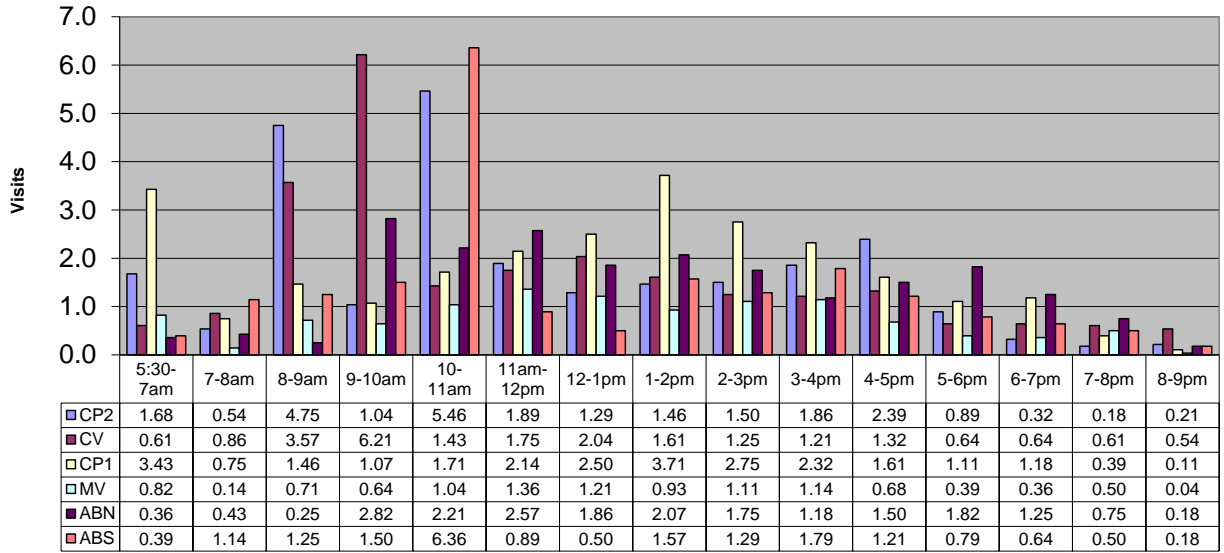

## Feb 2023 - Pool Use by Hour - Major Centers

	LC	CH	DH	EC	CR	SRS	WEST
<b>Total Visits</b>	1515	1367	748	341	2375	1028	528
<b>Avg Daily</b>	54	49	27	12	85	37	19
<b>Avg Hourly</b>	3.49	3.15	1.72	0.79	5.47	2.37	1.22

**Feb 2023 - Satellite Centers - Pool Use by Hour**

**Visits By Hour**

	<b>ABN</b>	<b>ABS</b>	<b>CP1</b>	<b>CP2</b>	<b>CV</b>	<b>MV</b>
Visits	588	560	735	713	680	310
Per Day	21.00	20.00	26.25	25.46	24.29	11.07
Per Hour	1.31	1.25	1.64	1.59	1.51	0.69